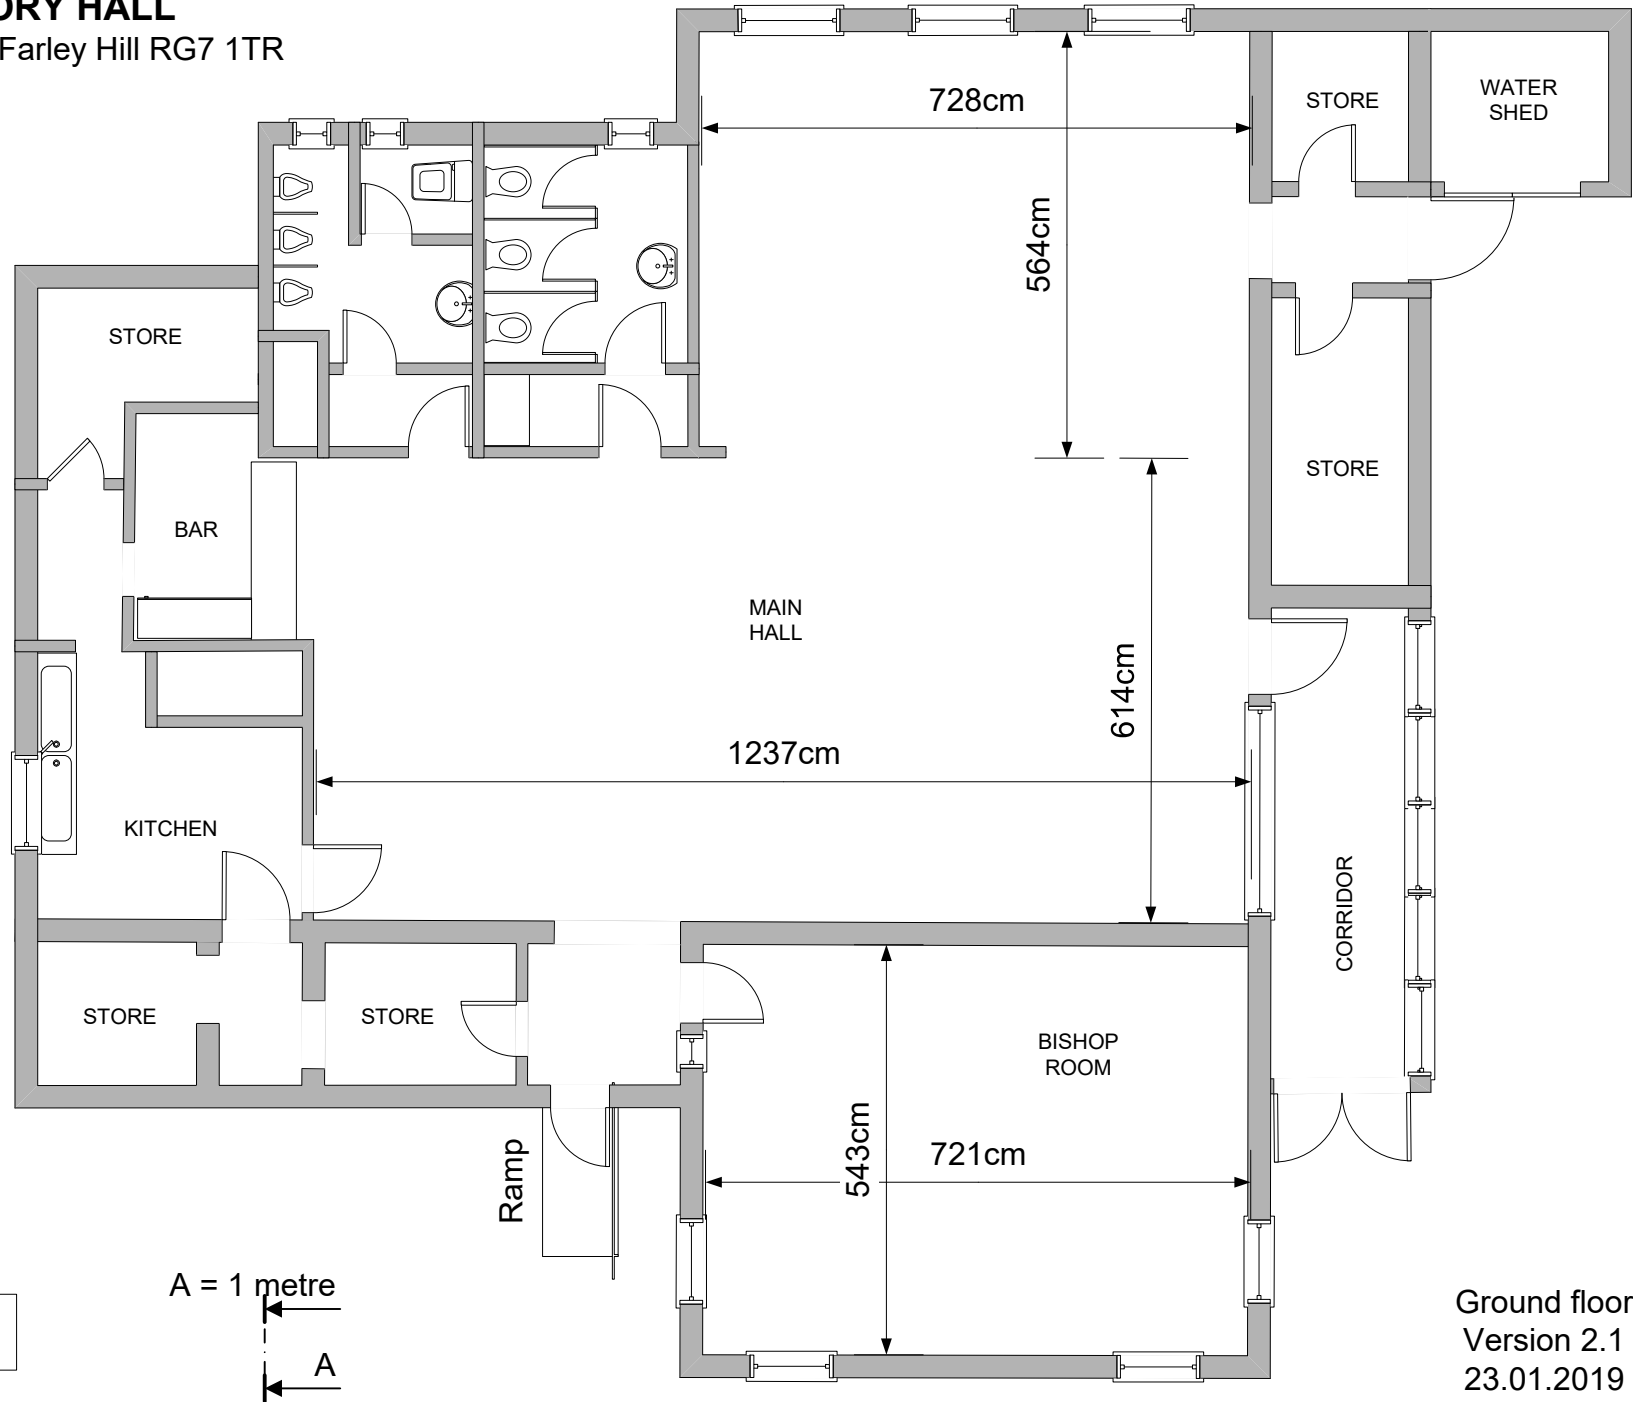

VICTORY HALL

Church Road, Farley Hill RG7 1TR

SCALE 1:100
(approx, on A4):

Ground floor
Version 2.1
23.01.2019
Alarm & CCTV not shown
Dimensions are approximate